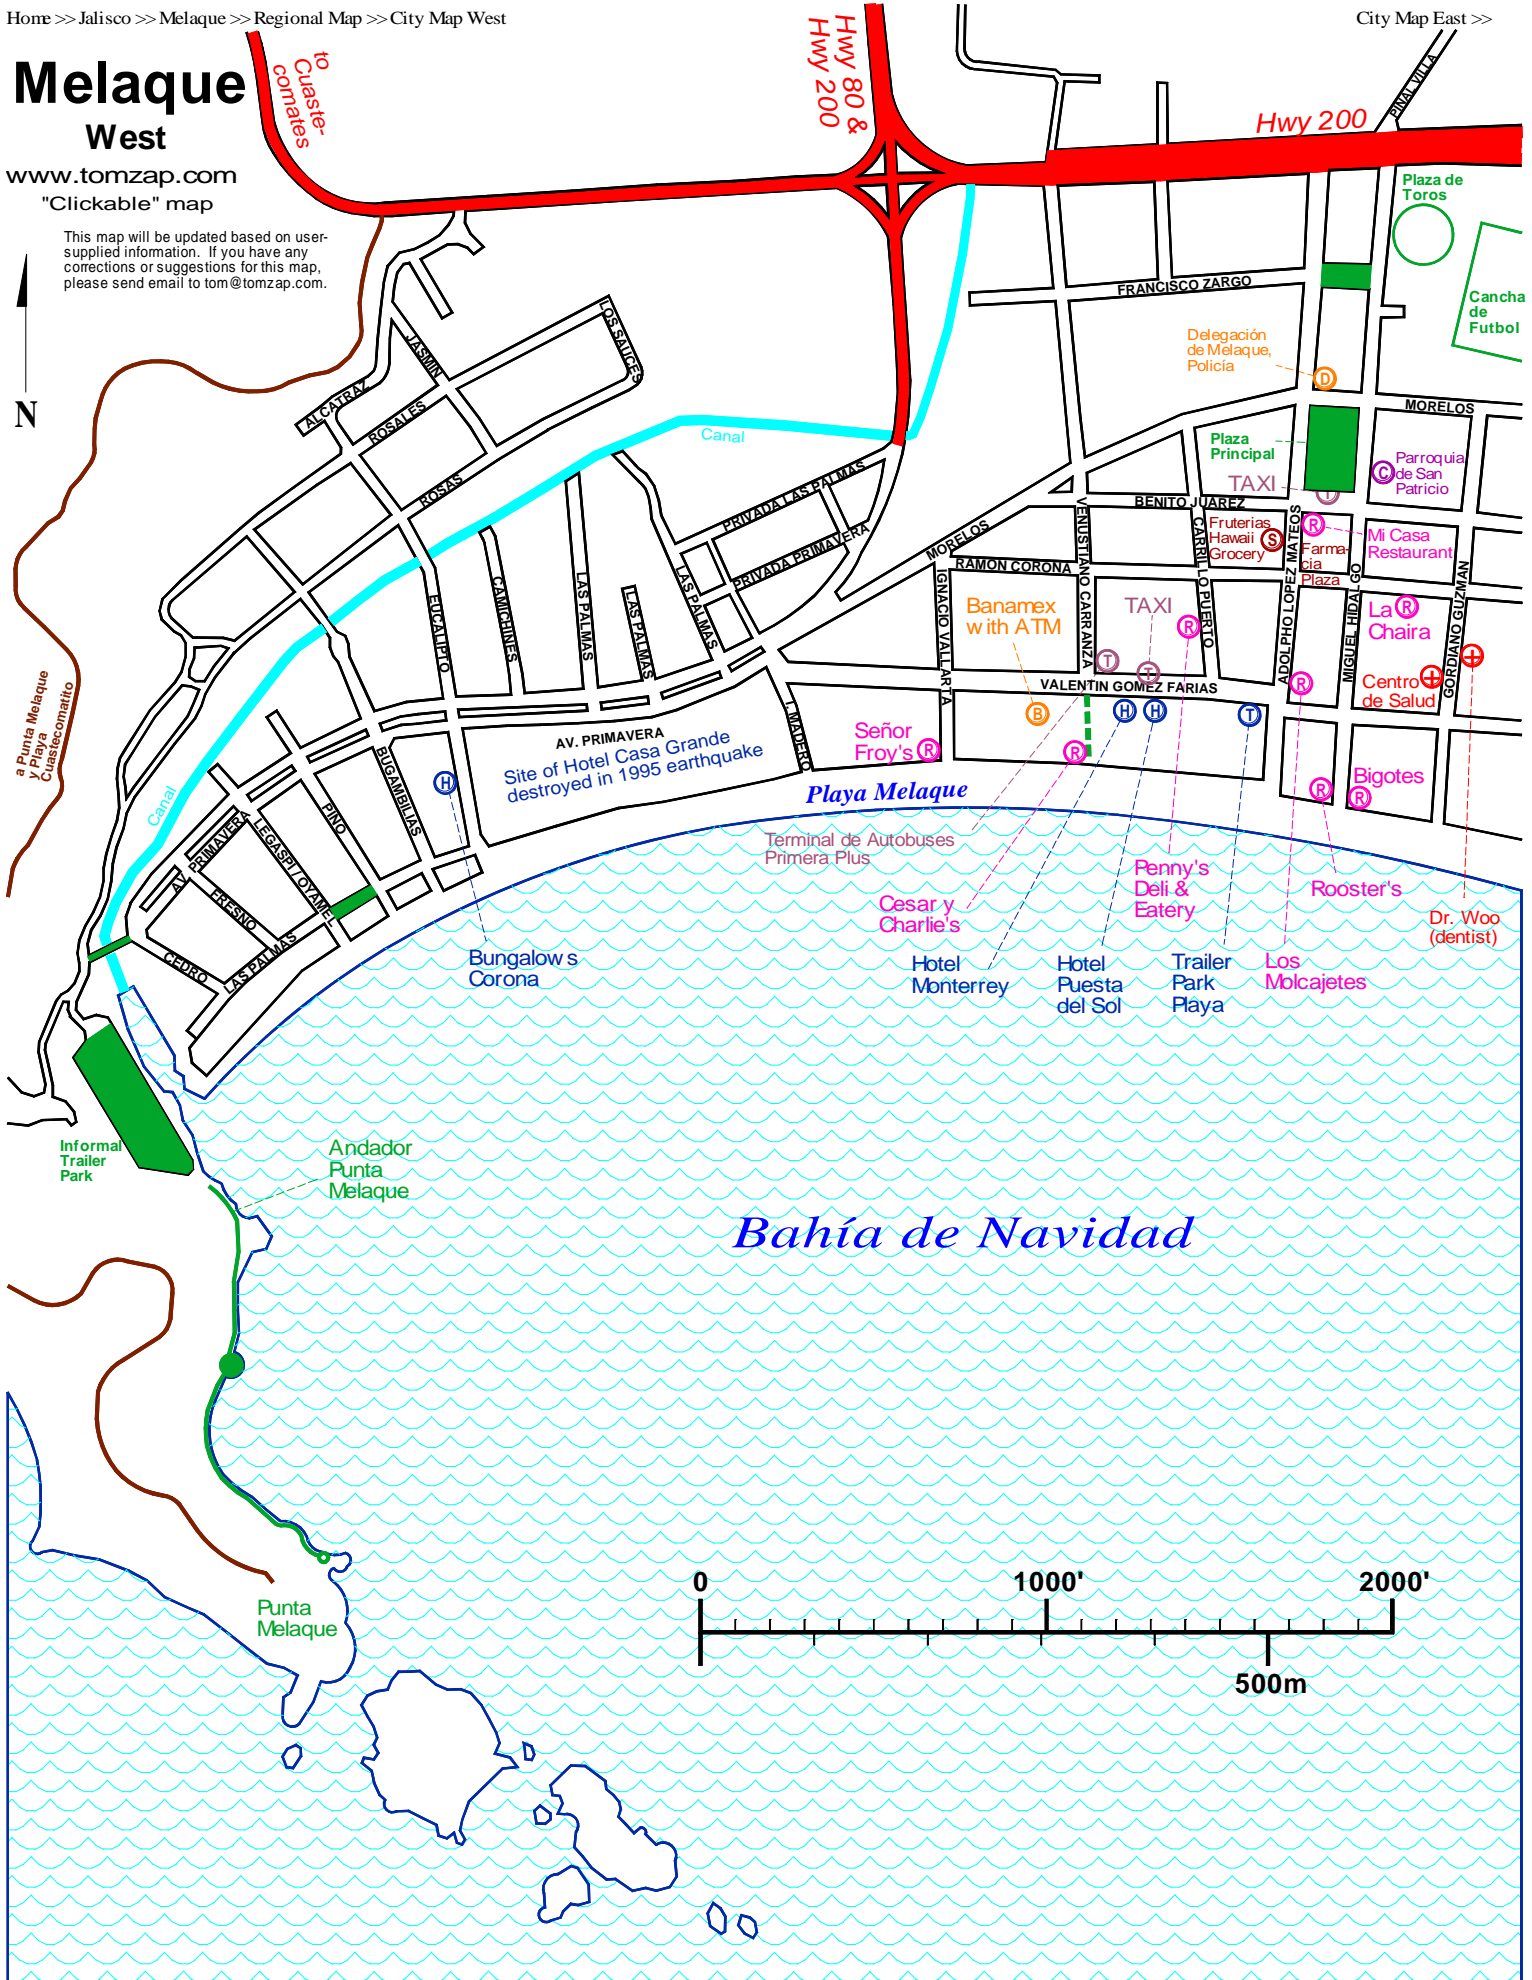

# Melaque West

www.tomzap.com

"Clickable" map

This map will be updated based on user-supplied information. If you have any corrections or suggestions for this map, please send email to tom@tomzap.com.

a Punta Melaque y Playa Cuastecomatillo

to Cuastecomatillo

Hwy 80 & Hwy 200

Hwy 200

AV. PRIMAVERA  
Site of Hotel Casa Grande destroyed in 1995 earthquake

*Bahía de Navidad*